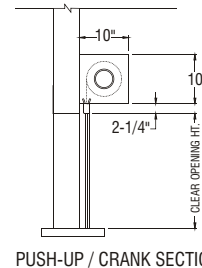

COUNTER DOOR MODEL NUMBERS

	MOUNTING		OPERATION			SLAT		
	Face of Wall	Between Jamb	Push-Up	Crank	Motor	Aluminum	Steel	Stainless Steel
CD8-1	●		●			●		
CD10-1	●		●				●	
CD10-1SS	●		●					●
CD8-2		●	●			●		
CD10-2		●	●				●	
CD10-2SS		●	●					●
CD8-3	●			●		●		
CD10-3	●			●			●	
CD10-3SS	●			●				●
CD8-4		●		●		●		
CD10-4		●		●			●	
CD10-4SS		●		●				●
CD8-1M	●				●	●		
CD10-1M	●				●		●	
CD10-1MSS	●				●			●
CD8-2M		●			●	●		
CD10-2M		●			●		●	
CD10-2MSS		●			●			●

TYPICAL DETAILS

#8 SLAT
EXTRUDED
ALUMINUM

#10 SLAT
STEEL
STAINLESS STEEL

PUSH-UP / CRANK ELEVATION

MOTOR ELEVATION

PUSH-UP / CRANK SECTION

MOTOR SECTION

FACE OF WALL

BETWEEN JAMB PUSH-UP OPERATION

BETWEEN JAMB, CRANK OR MOTOR OPERATION

© Dimensions shown are for initial design. For final design and specifications, visit cooksondoor.com.

Turner Field - Atlanta, Georgia