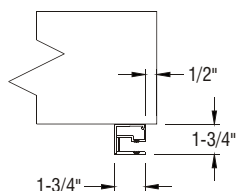

COUNTER DOOR MODEL NUMBERS

	MOUNTING		OPERATION			SLAT		
	Face of Wall	Between Jamb	Push-Up	Crank	Motor	Aluminum	Steel	Stainless Steel
CD8-1	●		●			●		
CD10-1	●		●				●	
CD10-1SS	●		●					●
CD8-2		●	●			●		
CD10-2		●	●				●	
CD10-2SS		●	●					●
CD8-3	●			●		●		
CD10-3	●			●			●	
CD10-3SS	●			●				●
CD8-4		●		●		●		
CD10-4		●		●			●	
CD10-4SS		●		●				●
CD8-1M	●				●	●		
CD10-1M	●				●		●	
CD10-1MSS	●				●			●
CD8-2M		●			●	●		
CD10-2M		●			●		●	
CD10-2MSS		●			●			●

TYPICAL DETAILS

#8 SLAT
EXTRUDED
ALUMINUM

#10 SLAT
STEEL
STAINLESS STEEL

PUSH-UP / CRANK ELEVATION

MOTOR ELEVATION

PUSH-UP / CRANK SECTION

MOTOR SECTION

FACE OF WALL

BETWEEN JAMB PUSH-UP OPERATION

BETWEEN JAMB, CRANK OR MOTOR OPERATION

© Dimensions shown are for initial design. For final design and specifications, visit cooksondoor.com.

Turner Field - Atlanta, Georgia