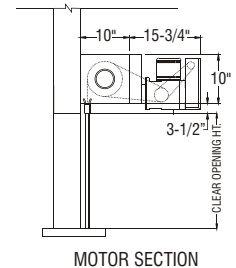

COUNTER DOOR MODEL NUMBERS

	MOUNTING		OPERATION			SLAT		
	Face of Wall	Between Jamb	Push-Up	Crank	Motor	Aluminum	Steel	Stainless Steel
CD8-1	●		●			●		
CD10-1	●		●				●	
CD10-1SS	●		●					●
CD8-2		●	●			●		
CD10-2		●	●				●	
CD10-2SS		●	●					●
CD8-3	●			●		●		
CD10-3	●			●			●	
CD10-3SS	●			●				●
CD8-4		●		●		●		
CD10-4		●		●			●	
CD10-4SS		●		●				●
CD8-1M	●				●	●		
CD10-1M	●				●		●	
CD10-1MSS	●				●			●
CD8-2M		●			●	●		
CD10-2M		●			●		●	
CD10-2MSS		●			●			●

TYPICAL DETAILS

#8 SLAT
EXTRUDED
ALUMINUM

#10 SLAT
STEEL
STAINLESS STEEL

PUSH-UP / CRANK ELEVATION

MOTOR ELEVATION

PUSH-UP / CRANK SECTION

MOTOR SECTION

FACE OF WALL

BETWEEN JAMB PUSH-UP OPERATION

BETWEEN JAMB, CRANK OR MOTOR OPERATION

© Dimensions shown are for initial design. For final design and specifications, visit cooksondoor.com.

Turner Field - Atlanta, Georgia