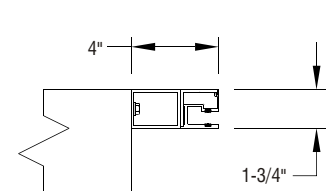

COUNTER DOOR MODEL NUMBERS

	MOUNTING		OPERATION			SLAT		
	Face of Wall	Between Jamb	Push-Up	Crank	Motor	Aluminum	Steel	Stainless Steel
CD8-1	●		●			●		
CD10-1	●		●				●	
CD10-1SS	●		●					●
CD8-2		●	●			●		
CD10-2		●	●				●	
CD10-2SS		●	●					●
CD8-3	●			●		●		
CD10-3	●			●			●	
CD10-3SS	●			●				●
CD8-4		●		●		●		
CD10-4		●		●			●	
CD10-4SS		●		●				●
CD8-1M	●				●	●		
CD10-1M	●				●		●	
CD10-1MSS	●				●			●
CD8-2M		●			●	●		
CD10-2M		●			●		●	
CD10-2MSS		●			●			●

TYPICAL DETAILS

#8 SLAT
EXTRUDED
ALUMINUM

#10 SLAT
STEEL
STAINLESS STEEL

PUSH-UP / CRANK ELEVATION

MOTOR ELEVATION

PUSH-UP / CRANK SECTION

MOTOR SECTION

FACE OF WALL

BETWEEN JAMB PUSH-UP OPERATION

BETWEEN JAMB, CRANK OR MOTOR OPERATION

© Dimensions shown are for initial design. For final design and specifications, visit cooksondoor.com.

Turner Field - Atlanta, Georgia