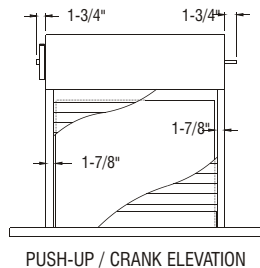

TYPICAL DETAILS

#8 SLAT
EXTRUDED
ALUMINUM

#10 SLAT
STEEL
STAINLESS STEEL

PUSH-UP / CRANK ELEVATION