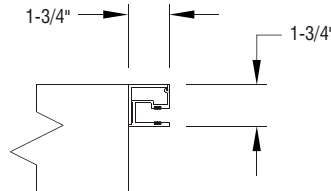

COUNTER DOOR MODEL NUMBERS

	MOUNTING		OPERATION			SLAT		
	Face of Wall	Between Jamb	Push-Up	Crank	Motor	Aluminum	Steel	Stainless Steel
CD8-1	●		●			●		
CD10-1	●		●				●	
CD10-1SS	●		●					●
CD8-2		●	●			●		
CD10-2		●	●				●	
CD10-2SS		●	●					●
CD8-3	●			●		●		
CD10-3	●			●			●	
CD10-3SS	●			●				●
CD8-4		●		●		●		
CD10-4		●		●			●	
CD10-4SS		●		●				●
CD8-1M	●				●	●		
CD10-1M	●				●		●	
CD10-1MSS	●				●			●
CD8-2M		●			●	●		
CD10-2M		●			●		●	
CD10-2MSS		●			●			●

TYPICAL DETAILS

#8 SLAT
EXTRUDED
ALUMINUM

#10 SLAT
STEEL
STAINLESS STEEL

PUSH-UP / CRANK ELEVATION

MOTOR ELEVATION

PUSH-UP / CRANK SECTION

MOTOR SECTION

FACE OF WALL

BETWEEN JAMB PUSH-UP OPERATION

BETWEEN JAMB, CRANK OR MOTOR OPERATION

© Dimensions shown are for initial design. For final design and specifications, visit cooksondoor.com.

Turner Field - Atlanta, Georgia