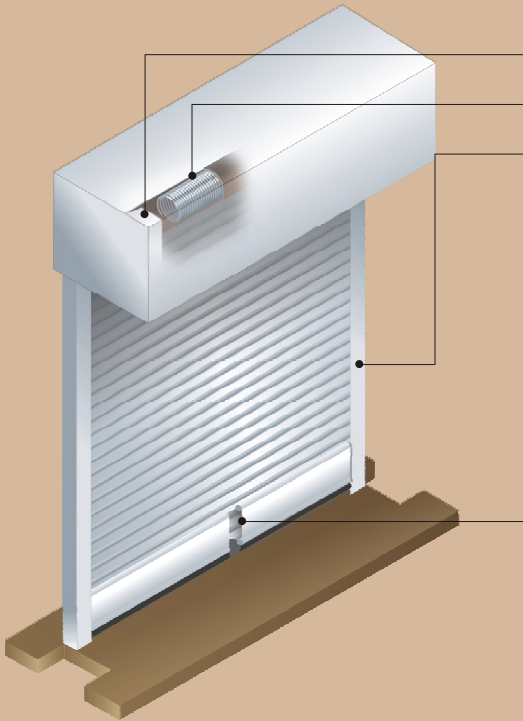

COUNTER DOORS

16

THE ORIGINAL COUNTER DOOR

- 10" bracket on all size doors
- Oil tempered torsion springs designed for 20,000 life cycles
- Box-shaped guides for neat, clean appearance
- Tubular bottom bar to conceal all locking mechanisms

Push-Up - limit 11' wide for aluminum doors

limit 9' wide for steel doors

Crank

Motor

Designed with Counters in Mind

The Cookson Company is the original manufacturer of Counter Doors that are not just standard service doors reduced in size. Every component of the Cookson Counter Door is proportionately designed to provide a finished appearance for a counter door opening. It is Cookson's commitment to design and quality that has made the Cookson Counter Door the Preferred Counter Door of architects and designers.

COUNTER DOOR MODEL NUMBERS

	MOUNTING		OPERATION			SLAT		
	Face of Wall	Between Jamb	Push-Up	Crank	Motor	Aluminum	Steel	Stainless Steel
CD8-1	●		●			●		
CD10-1	●		●				●	
CD10-1SS	●		●					●
CD8-2		●	●			●		
CD10-2		●	●				●	
CD10-2SS		●	●					●
CD8-3	●			●		●		
CD10-3	●			●			●	
CD10-3SS	●			●				●
CD8-4		●		●		●		
CD10-4		●		●			●	
CD10-4SS		●		●				●
CD8-1M	●				●	●		
CD10-1M	●				●		●	
CD10-1MSS	●				●			●
CD8-2M		●			●	●		
CD10-2M		●			●		●	
CD10-2MSS		●			●			●