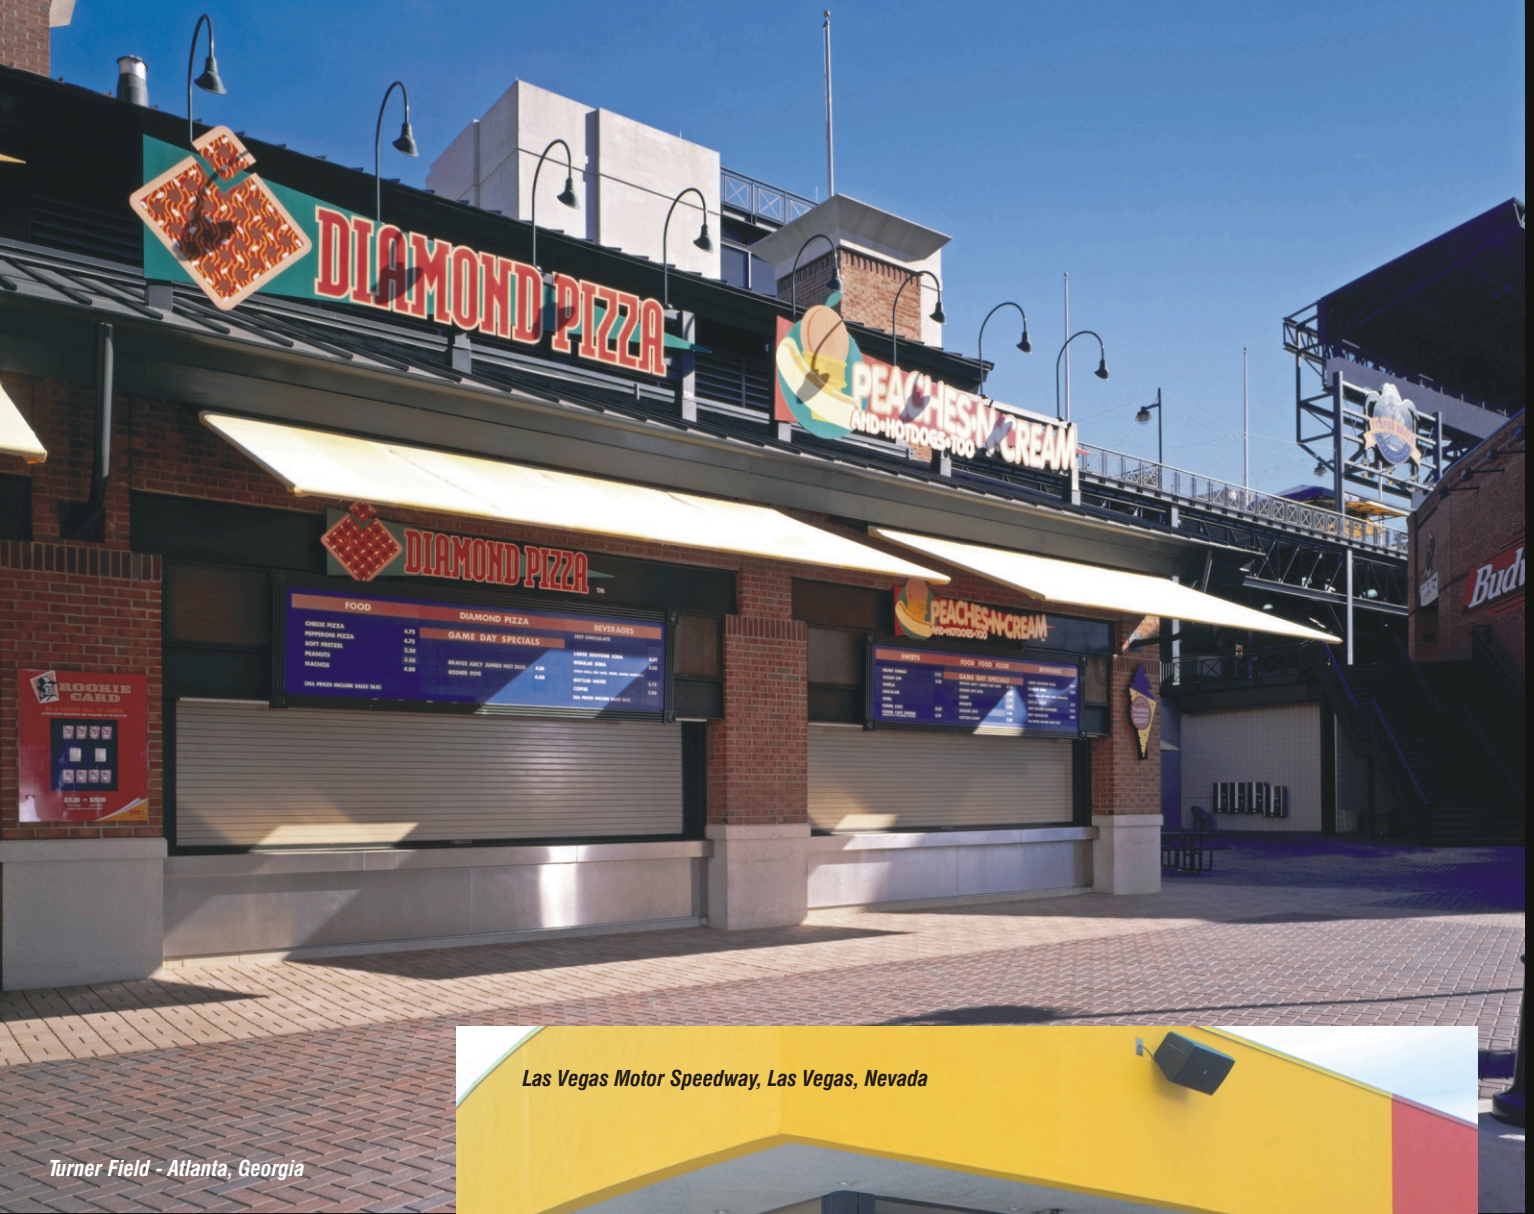

BETWEEN JAMB PUSH-UP OPERATION

BETWEEN JAMB, CRANK OR MOTOR OPERATION

© Dimensions shown are for initial design. For final design and specifications, visit cooksondoor.com.

Turner Field - Atlanta, Georgia