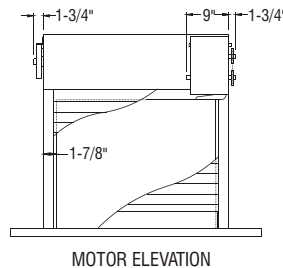

TYPICAL DETAILS

#8 SLAT
EXTRUDED
ALUMINUM

#10 SLAT
STEEL
STAINLESS STEEL

PUSH-UP / CRANK ELEVATION

MOTOR ELEVATION

PUSH-UP / CRANK SECTION

MOTOR SECTION

FACE OF WALL

BETWEEN JAMB PUSH-UP OPERATION

BETWEEN JAMB, CRANK OR MOTOR OPERATION

© Dimensions shown are for initial design. For final design and specifications, visit cooksondoor.com.

Turner Field - Atlanta, Georgia